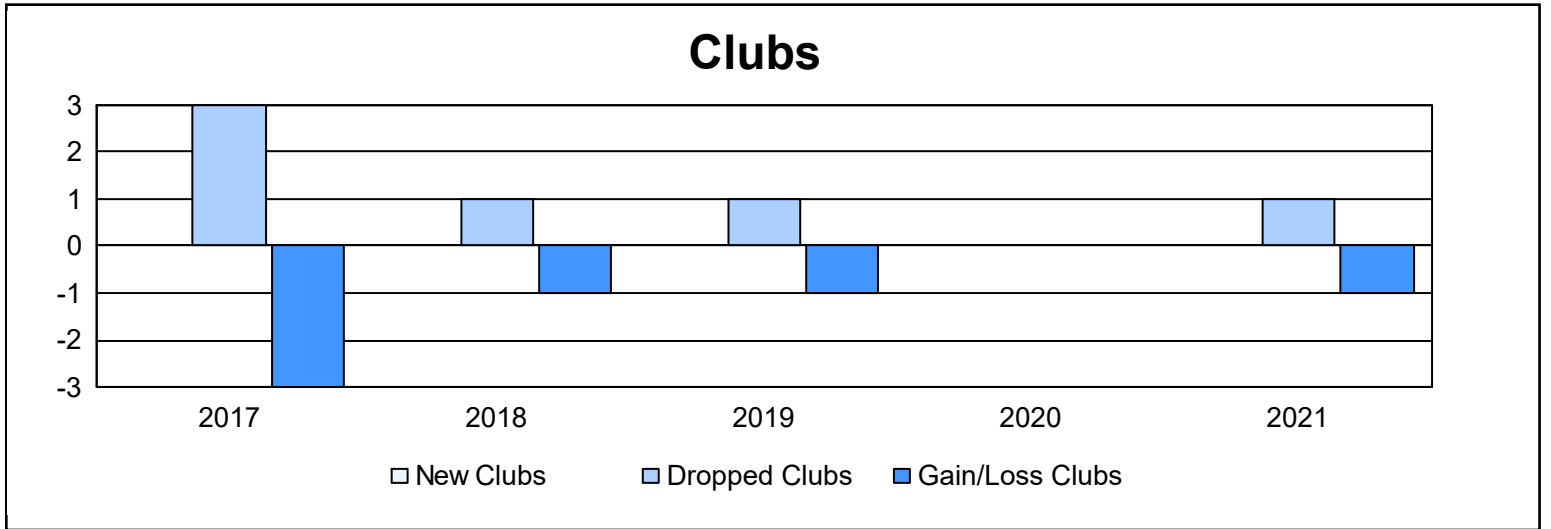

Year	New Clubs	Dropped Clubs	Gain/ Loss Clubs	New Members	Charter Members	Reinstate Members	Transfer Members	Total Member Added	Total Members Dropped	Gain/ Loss Members
2016-2017	0	3	-3	121	0	0	15	136	153	-17
2017-2018	0	1	-1	100	0	1	22	123	171	-48
2018-2019	0	1	-1	105	2	2	3	112	114	-2
2019-2020	0	0	0	87	0	0	9	96	138	-42
2020-2021	0	1	-1	43	1	0	9	53	90	-37
<b>Average</b>	<b>0</b>	<b>1</b>	<b>-1</b>	<b>91</b>	<b>1</b>	<b>1</b>	<b>12</b>	<b>104</b>	<b>133</b>	<b>-29</b>

### Membership Composition June 2021 Cumulative