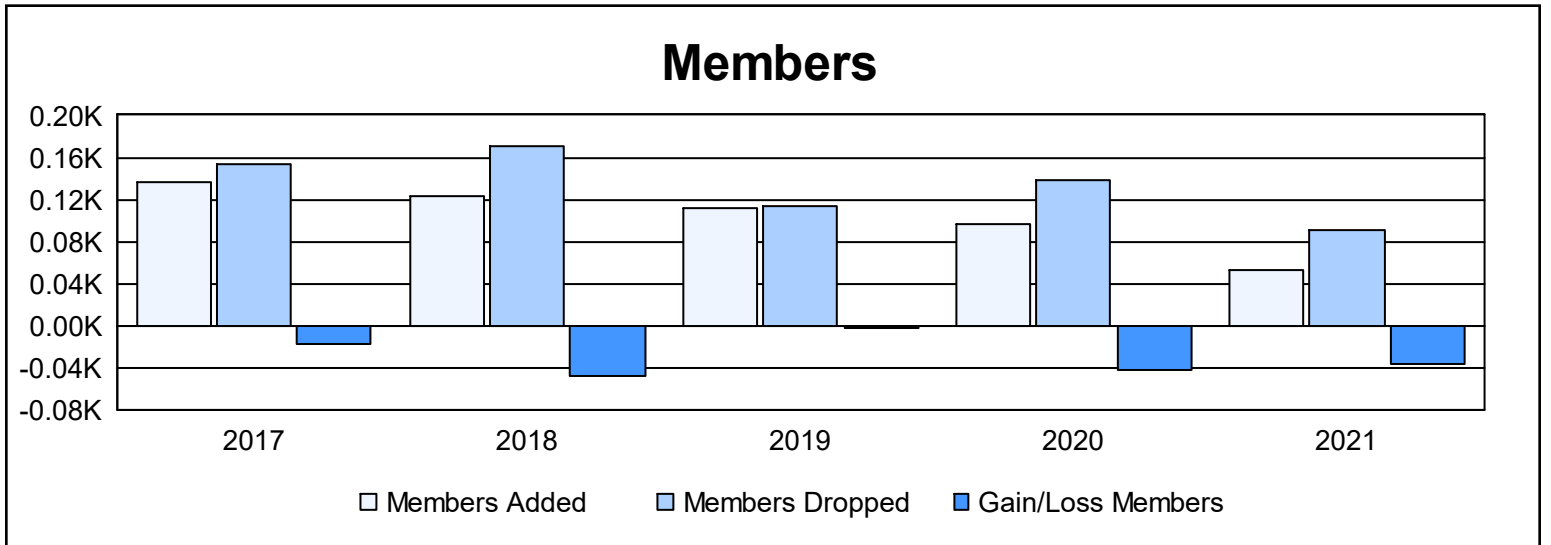

Year	New Clubs	Dropped Clubs	Gain/ Loss Clubs	New Members	Charter Members	Reinstate Members	Transfer Members	Total Member Added	Total Members Dropped	Gain/ Loss Members
2016-2017	0	3	-3	121	0	0	15	136	153	-17
2017-2018	0	1	-1	100	0	1	22	123	171	-48
2018-2019	0	1	-1	105	2	2	3	112	114	-2
2019-2020	0	0	0	87	0	0	9	96	138	-42
2020-2021	0	1	-1	43	1	0	9	53	90	-37
<b>Average</b>	<b>0</b>	<b>1</b>	<b>-1</b>	<b>91</b>	<b>1</b>	<b>1</b>	<b>12</b>	<b>104</b>	<b>133</b>	<b>-29</b>

### Membership Composition June 2021 Cumulative